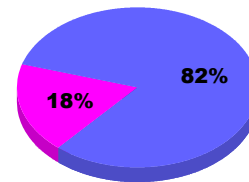

Gender Comparison 2012-2013

Jul/Aug/Sep

Legend: Male (Blue), Female (Magenta)